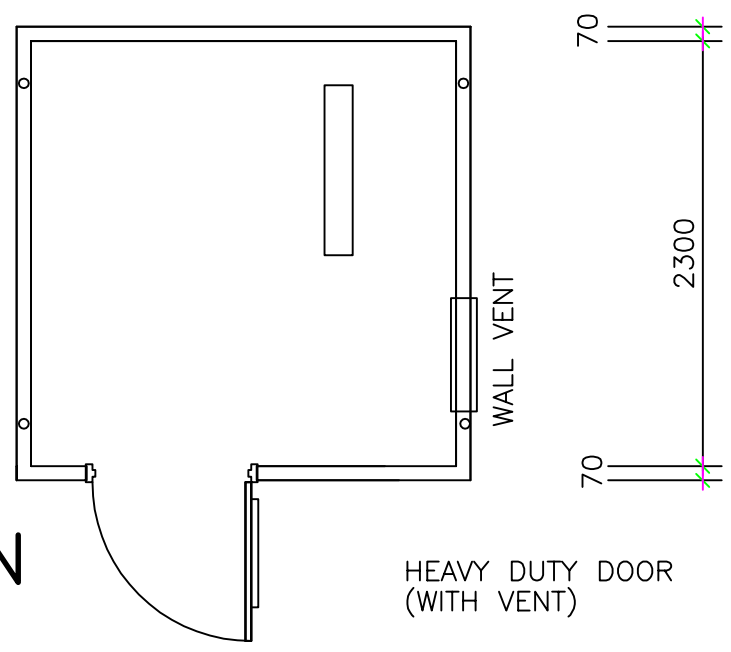

1

FLOOR PLAN
SCALE 1:40

HEAVY DUTY DOOR
(WITH VENT)