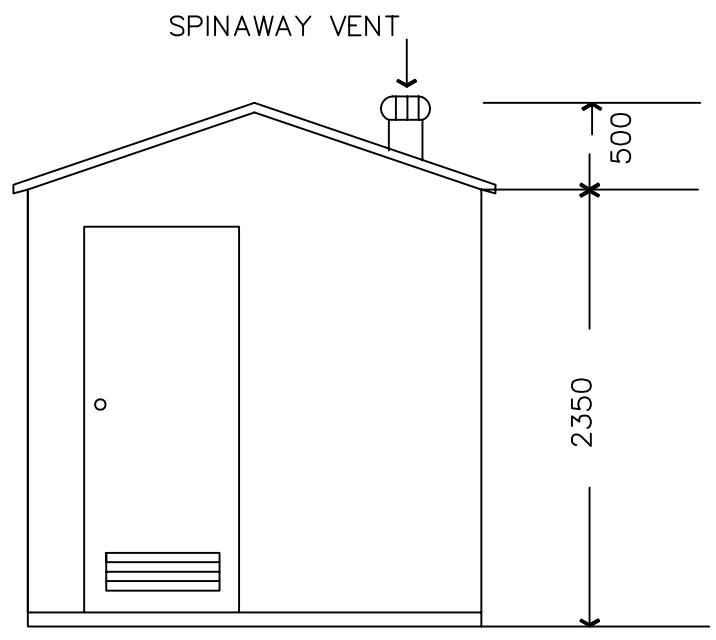

1

FLOOR PLAN
SCALE 1:40

HEAVY DUTY DOOR
(WITH VENT)