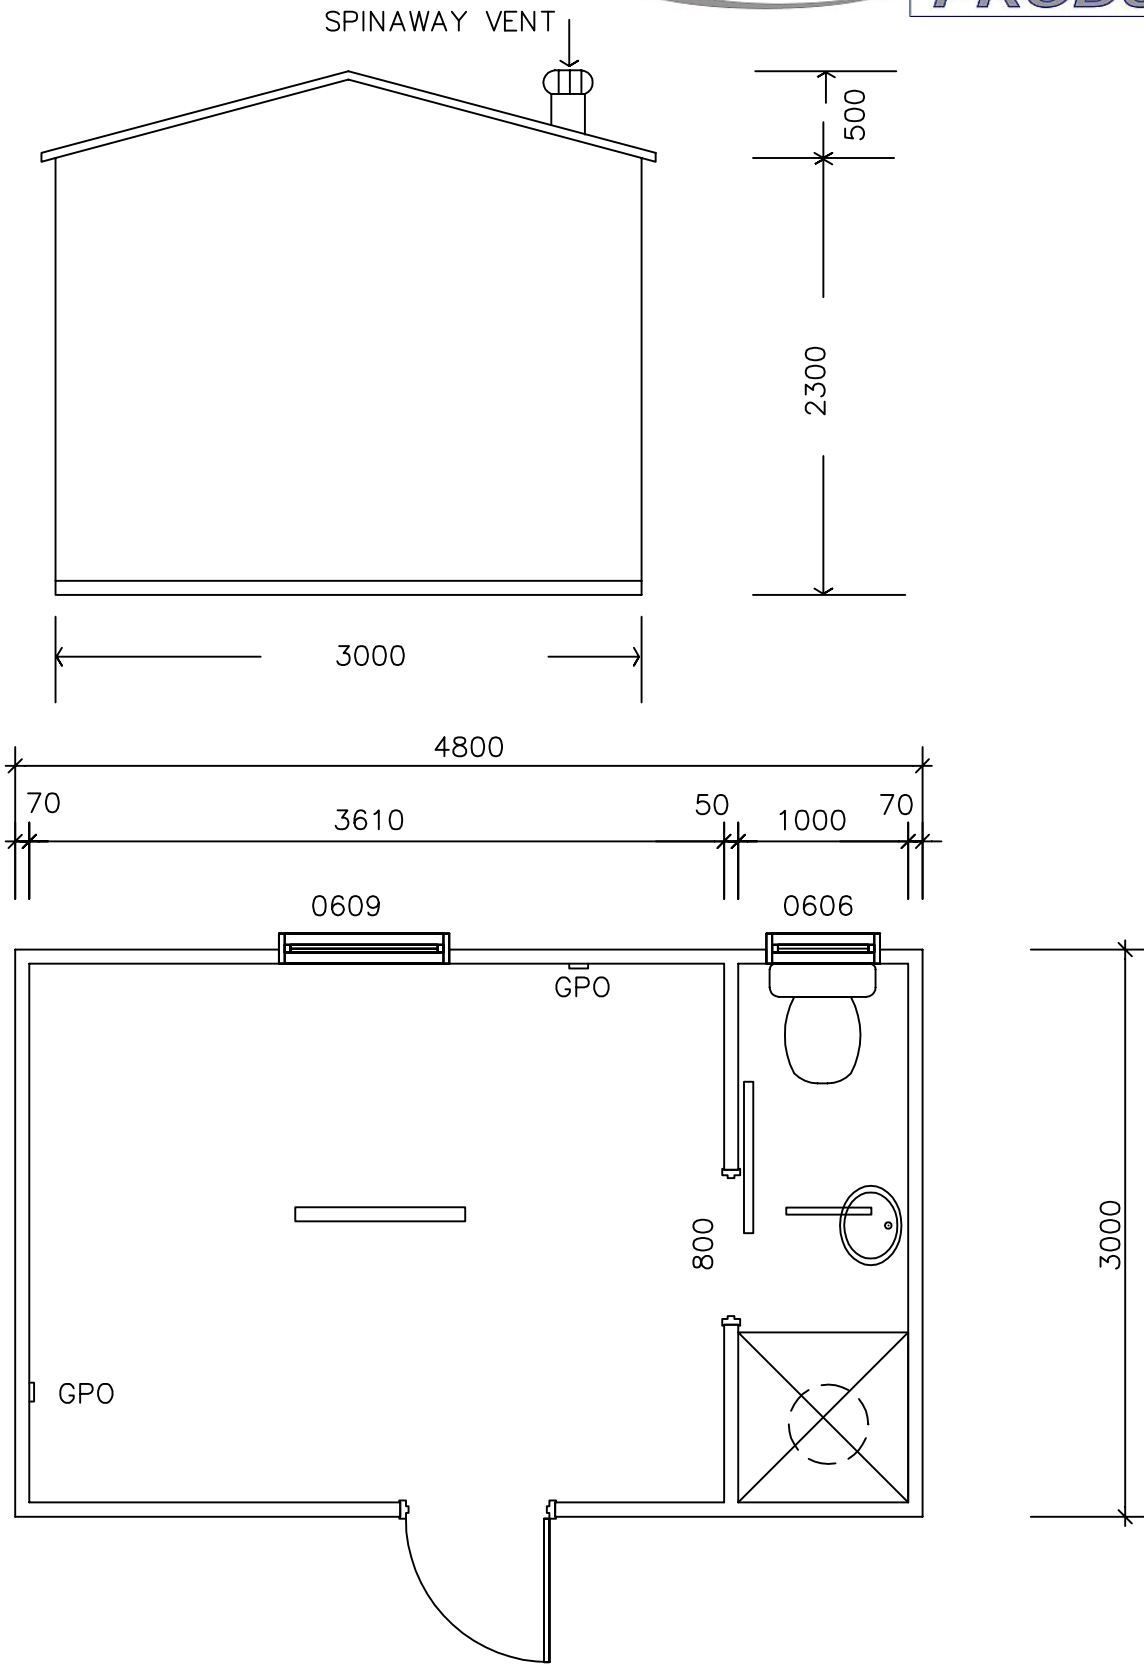

1

FLOOR PLAN
Scale 1:40

OFFICE/LUNCHROOM
TOILET/SHOWER (INTERNAL)