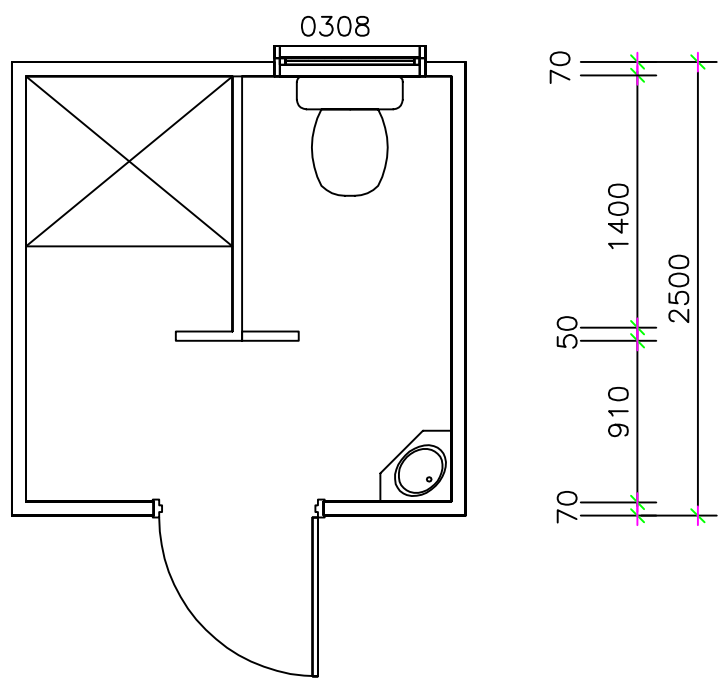

10

FLOOR PLAN
scale 1:40

TOILET/SHOWER UNIT