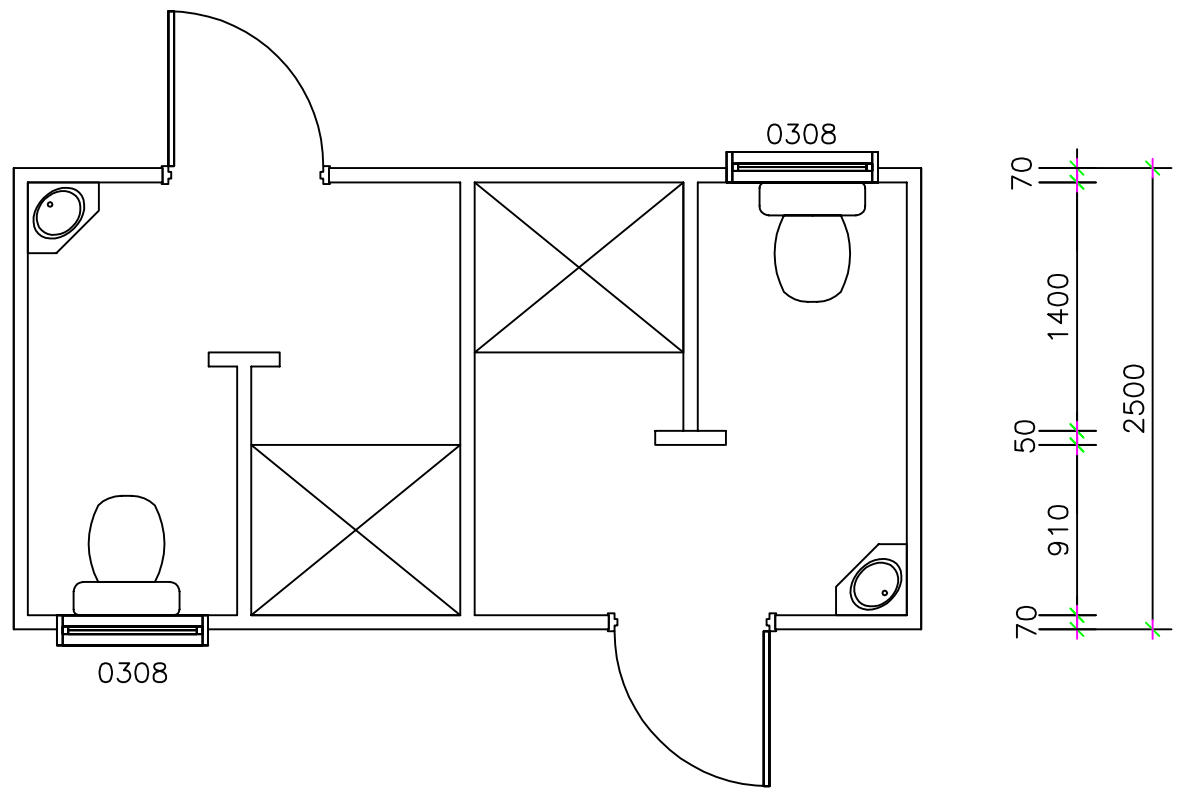

11

FLOOR PLAN
Scale 1:40

DOUBLE TOILET/SHOWER