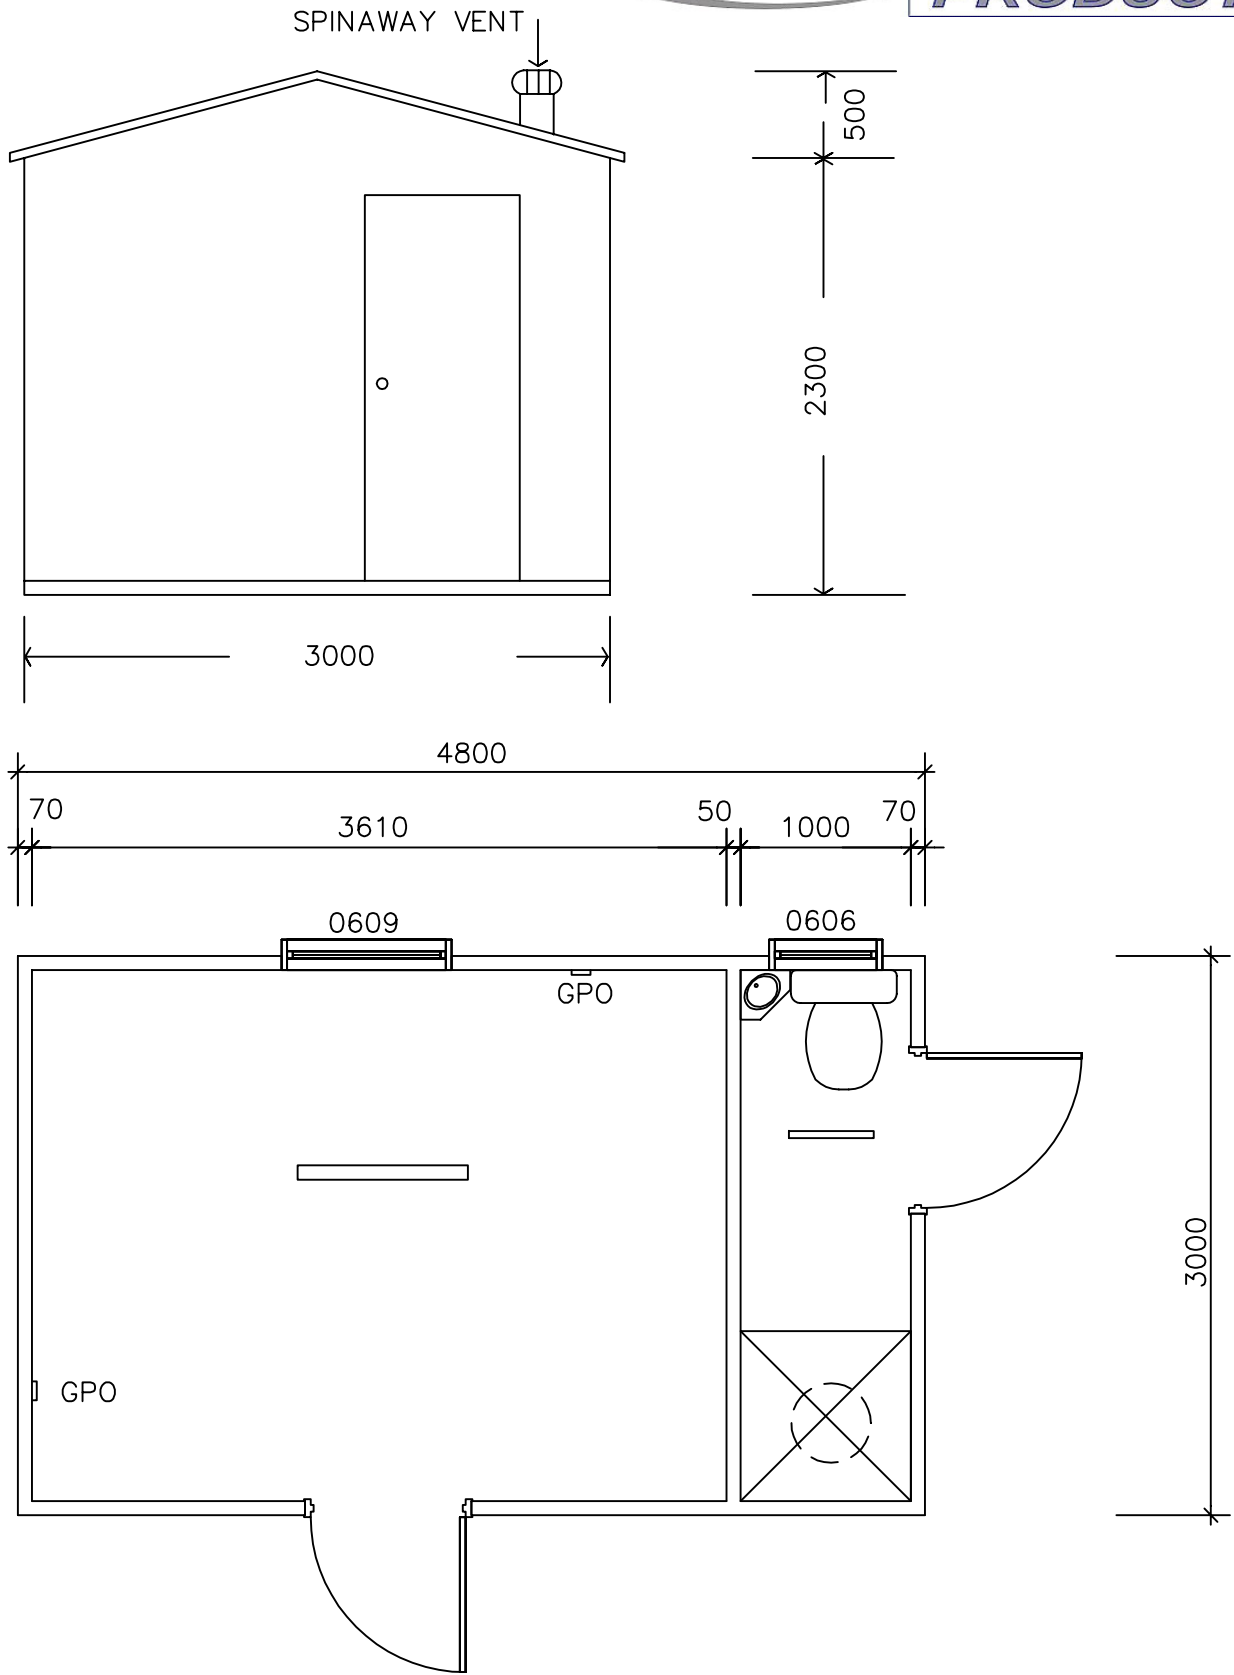

2

FLOOR PLAN
Scale 1:40

OFFICE/LUNCHROOM
TOILET/SHOWER (EXTERNAL)