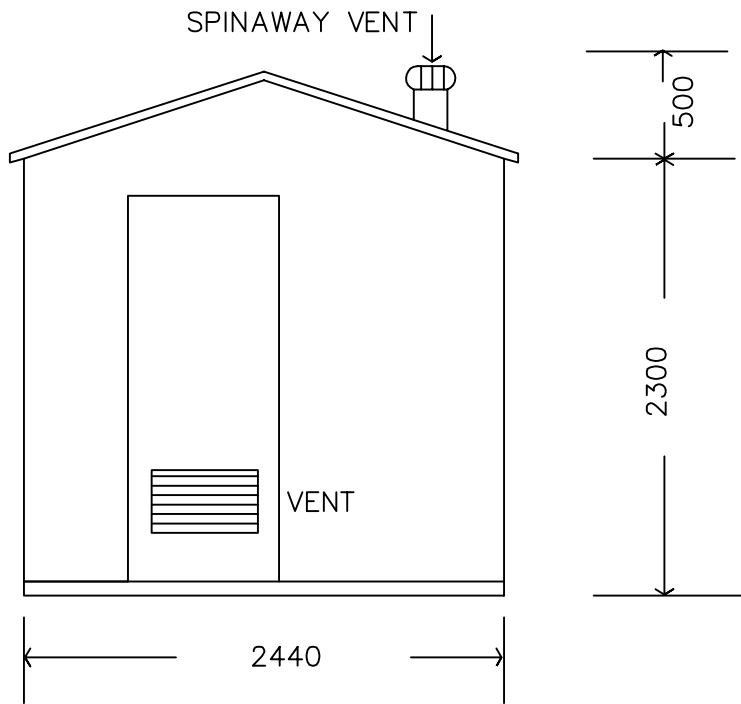

3

**FLOOR PLAN**  
Scale 1:40

HEAVY DUTY DOOR  
(WITH VENT)