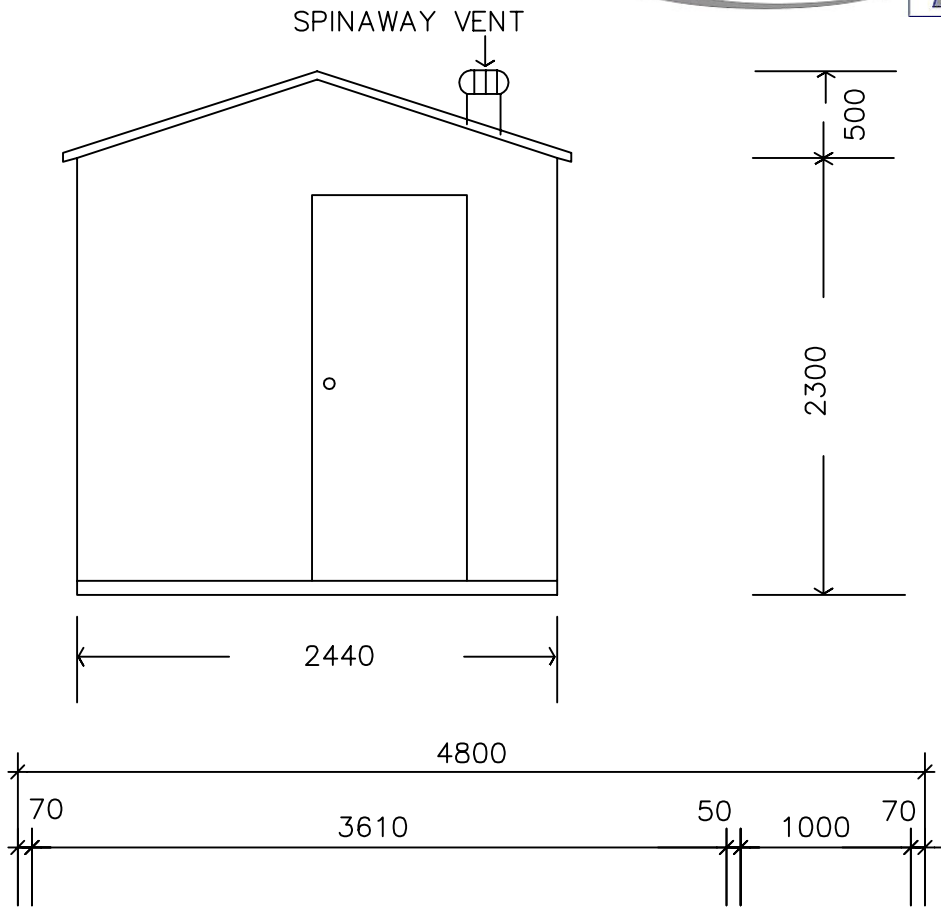

3

FLOOR PLAN  
Scale 1:40

OFFICE/LUNCHROOM  
TOILET/SHOWER (EXTERNAL)