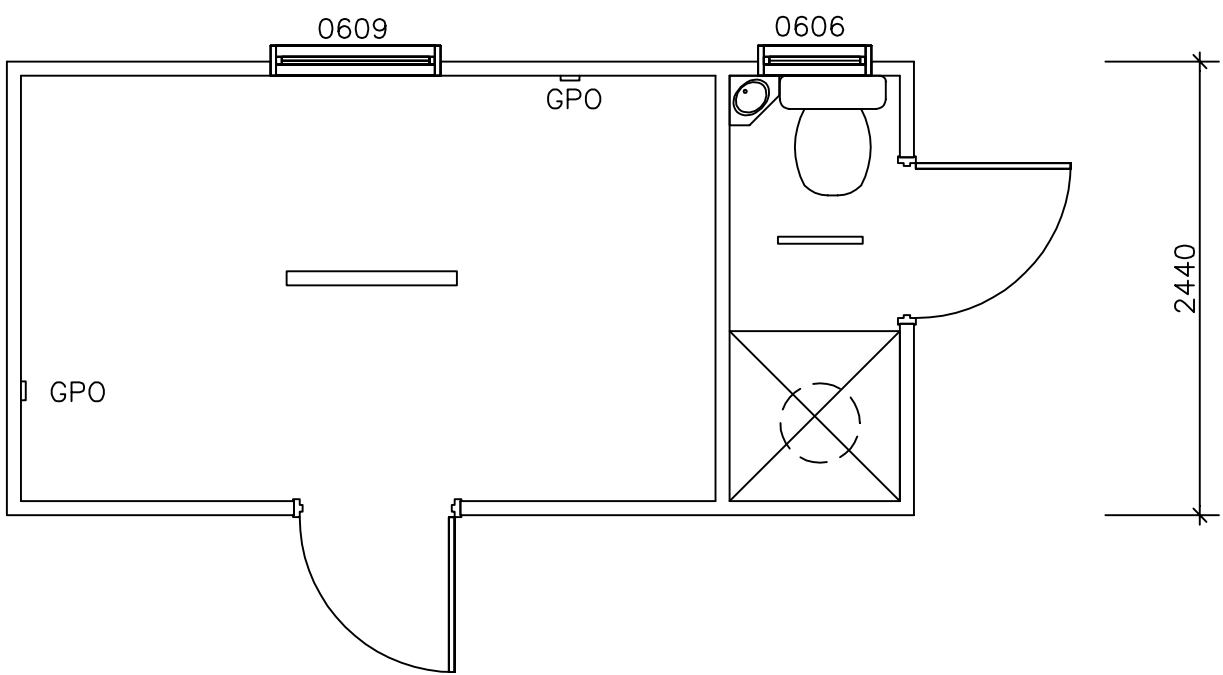

3

FLOOR PLAN  
Scale 1:40

OFFICE/LUNCHROOM  
TOILET/SHOWER (EXTERNAL)