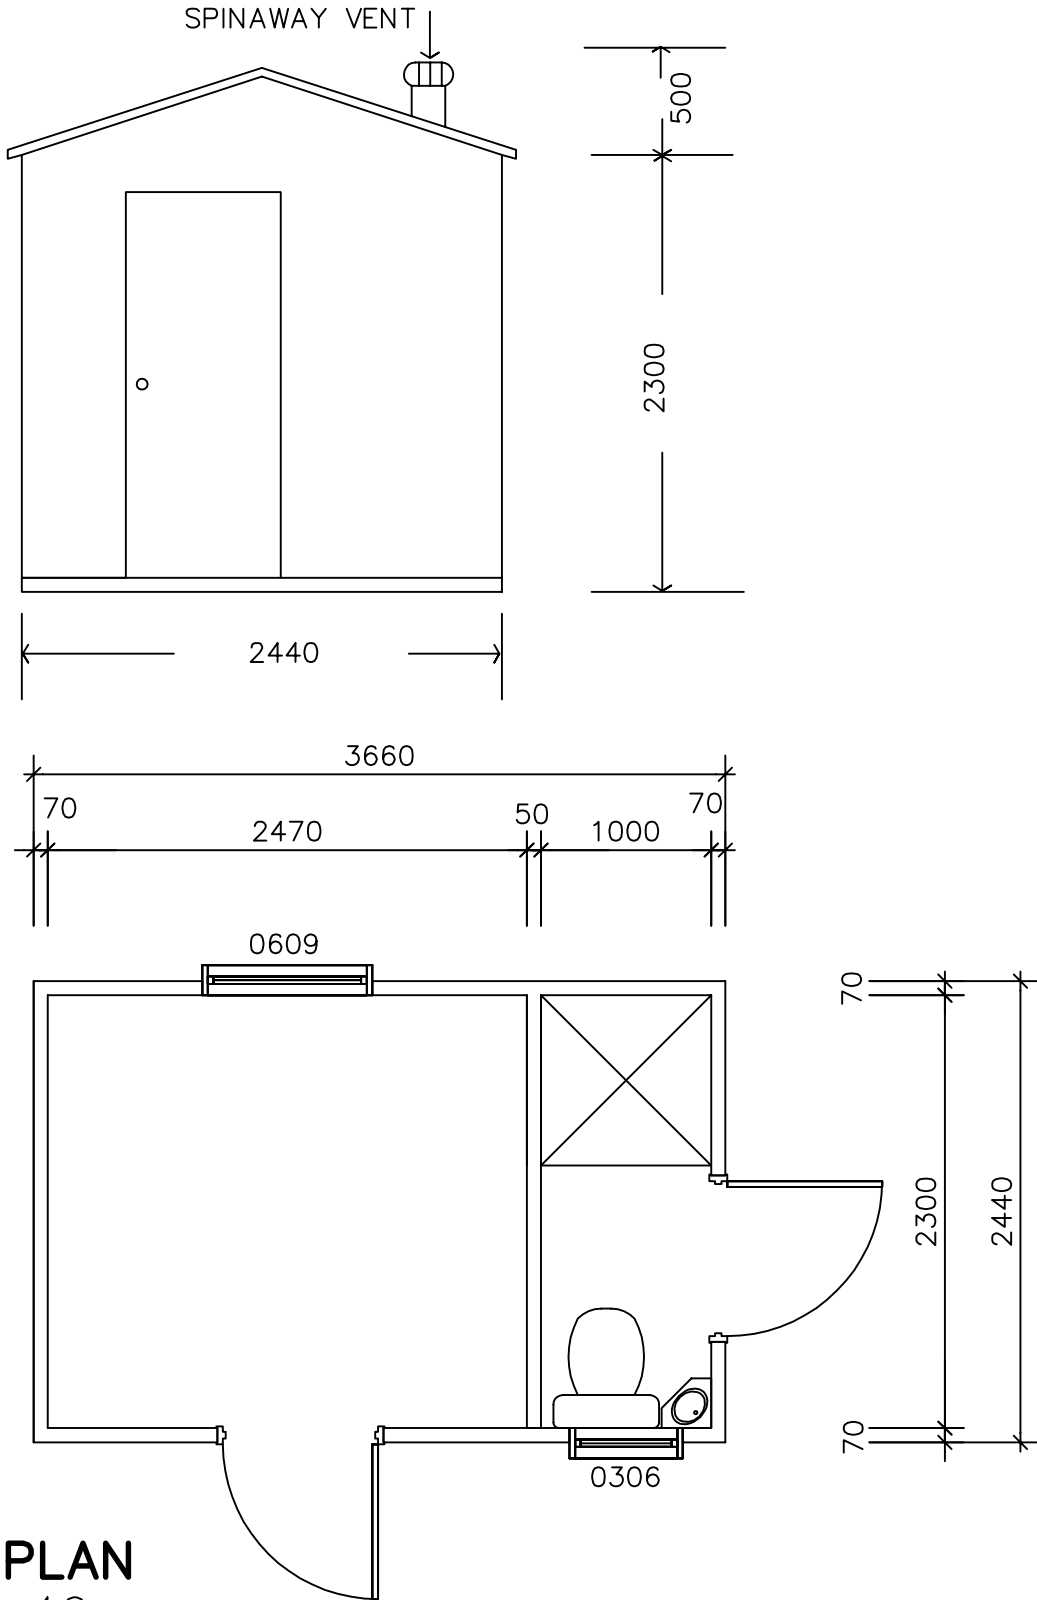

4

FLOOR PLAN
Scale 1:40

OFFICE / LUNCHROOM / (EXTERNAL) TOILET / SHOWER