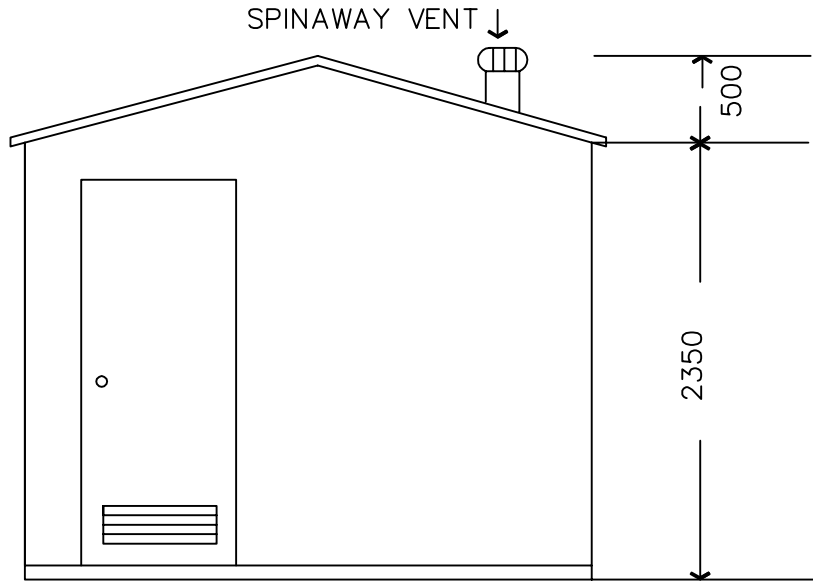

4

HEAVY DUTY DOOR (WITH VENT) WALL VENT

FLOOR PLAN

SCALE 1:40